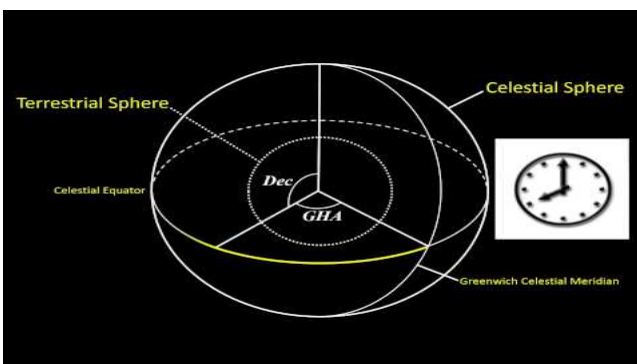

Sky & Astronomical Coordinate System

A look at the earth Coordinate System.....

[v=y6aPerEPbvw](https://www.youtube.com/watch?v=y6aPerEPbvw)

<http://youtube.com/watch?>

Coordinate System Part-1: Terrestrial/Celestial Spheres Coordinate System Tutorial