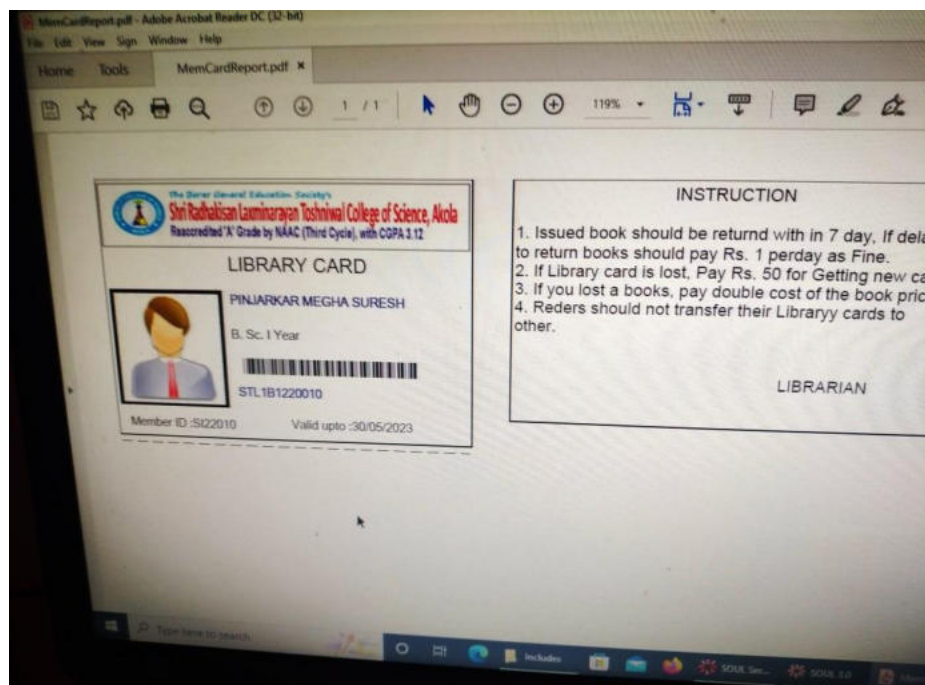

CRITERION IV: Infrastructure and Learning Resources