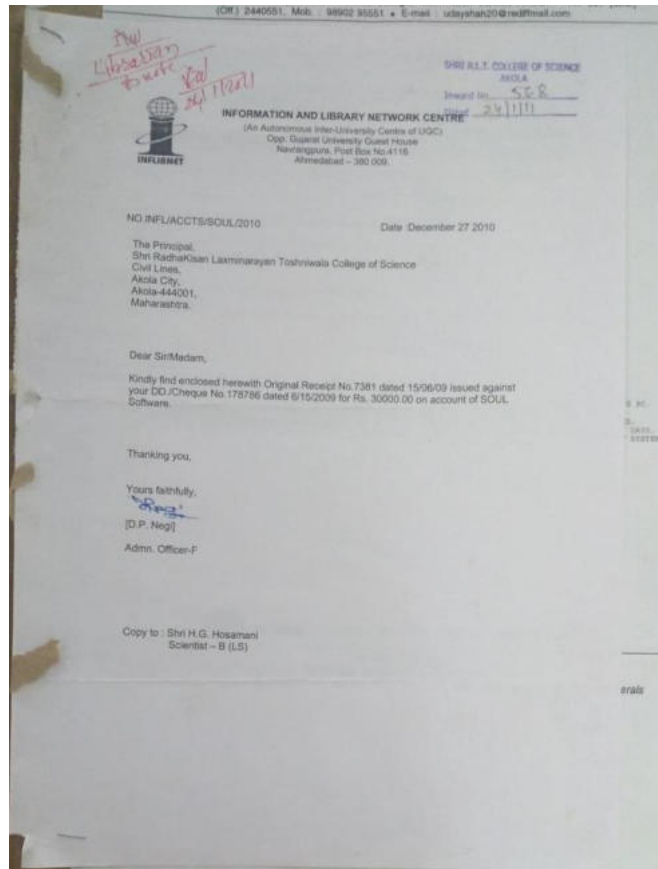

CRITERION IV: Infrastructure and Learning Resources